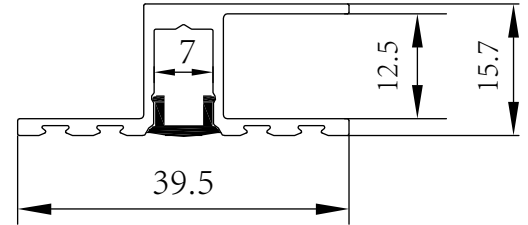

Color 

Unit: mm

Features:

1. Model: HL-A004
2. Material: AL6063+PC/PMMA
3. Surface: Anodized/Painting
4. Lighting source width: Max 12mm/Max 6mm
5. Length: 4m/max
6. Installation: Ceiling corner lighting.

Installation: