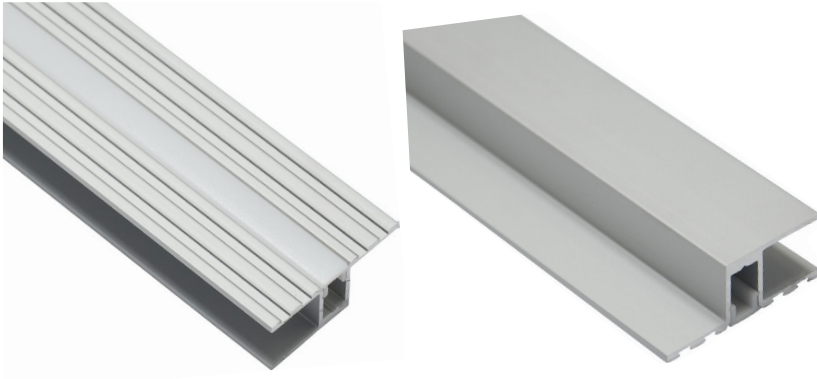

Color 

Unit: mm

Features:

1. Model: HL-A004
2. Material: AL6063+PC/PMMA
3. Surface: Anodized/Painting
4. Lighting source width: Max 12mm/Max 6mm
5. Length: 4m/max
6. Installation: Ceiling corner lighting.